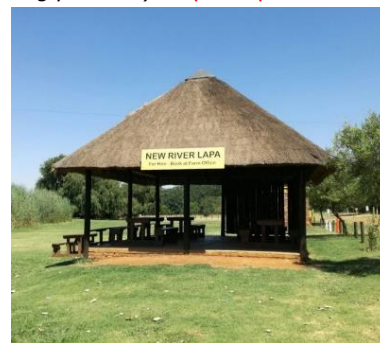

**OAK LAPA - R550**

(Over the bridge in large picnic area) Equipped with 3 wooden benches and 1 x drum braai (NO tables provided – you can bring your own) NO power point

**REED LAPA - R550**

(Over the bridge in large picnic area) Equipped with 3 wooden benches and 1 x drum braai (NO tables provided – you can bring your own) NO power point

**GOAT LAPA – R550**

Equipped with 1 trestle table, 15 chairs, 1 built-in braai and a power point

**DONKEY LAPA – R550**

Equipped with 1 trestle table, 15 chairs, 1 built-in braai and a power point

**RIVER LAPA – R600**

(Over the bridge in large picnic area) Equipped with 4 wooden benches, 1 built-in braai (NO tables provided – you can bring your own) NO power point

**DAM LAPA – R600 (Over the bridge in large picnic area)** Equipped with 4 wooden benches, 1 built-in braai (NO tables provided – you can bring your own) NO power point